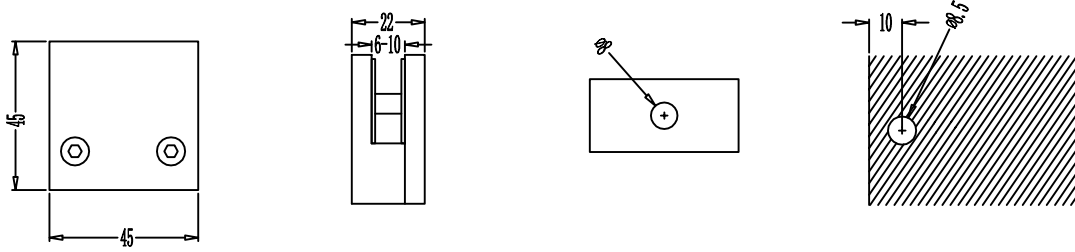

YK-9371S

YK-9370S

YK-9371

YK-9370

Code	Date	Unit	MM	Remark
Drawer	Size	Material		
Inspector	Client			
JINXIN HANDWARE FACTORY /WWW.DOORWARE.NET				