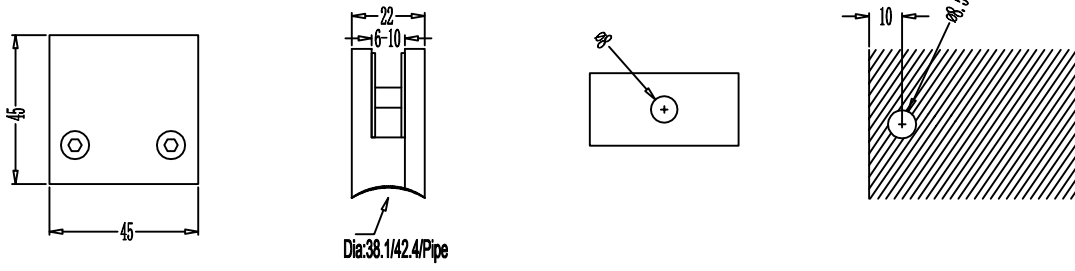

YK-9371S

YK-9370S

YK-9371

YK-9370

Code	Date	Unit	MM	Remark
Drawer	Size	Material		
Inspector	Client			
JINXIN HANDWARE FACTORY /WWW.DOORWARE.NET				