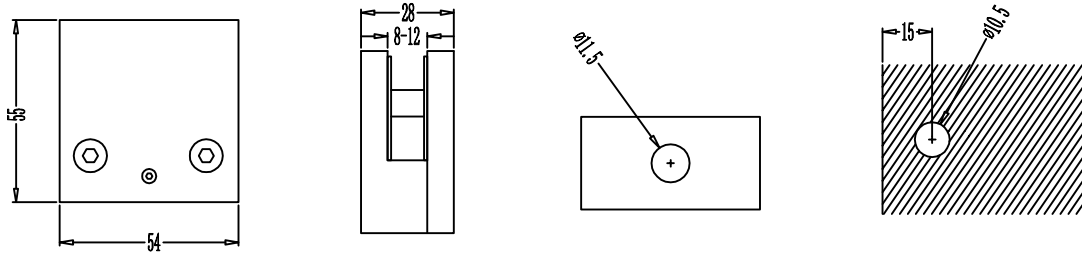

YK-9371S

YK-9370S

YK-9371

YK-9370

Code	Date	Unit	MM	Remark
Drawer	Size	Material		
Inspector	Client			
JINXIN HANDWARE FACTORY /WWW.DOORWARE.NET				