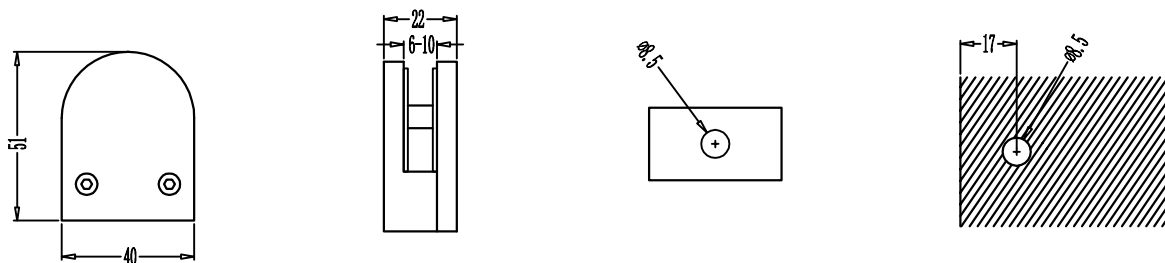

YK-9363

YK-9364

YK-9363S

YK-9364S

Code		Date		Unit	MM	Remark
Drawer		Size		Material		
Inspector		Client				
JINXIN HANDWARE FACTORY /WWW.DOORWARE.NET						