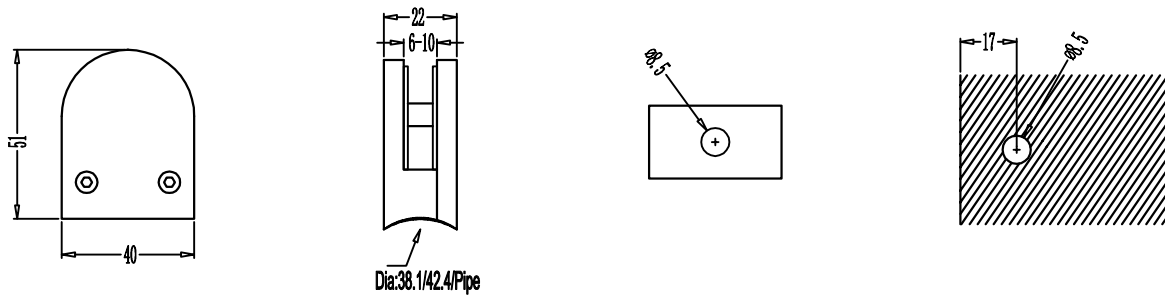

YK-9363

YK-9364

YK-9363S

YK-9364S

Code		Date		Unit	MM	Remark
Drawer		Size		Material		
Inspector		Client				
JINXIN HANDWARE FACTORY /WWW.DOORWARE.NET						