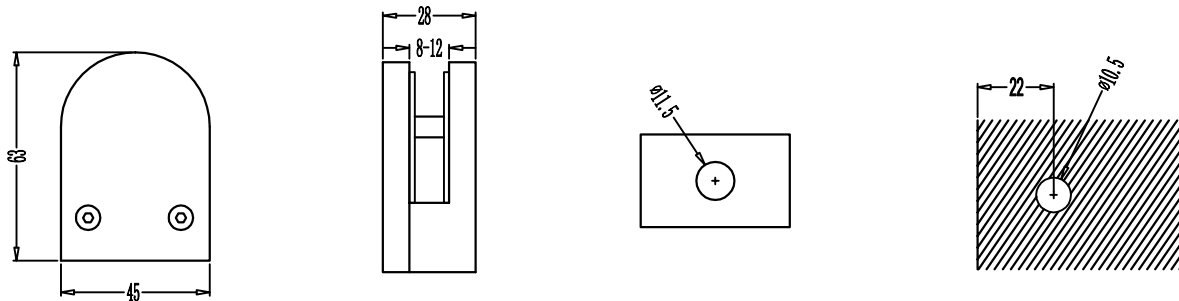

YK-9363

YK-9364

YK-9363S

YK-9364S

Code		Date		Unit	MM	Remark
Drawer		Size		Material		
Inspector		Client				
JINXIN HANDWARE FACTORY /WWW.DOORWARE.NET						