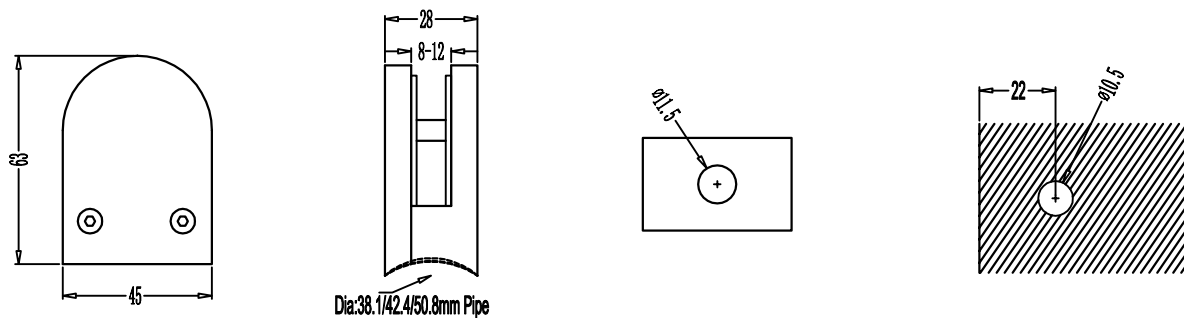

YK-9363

YK-9364

YK-9363S

YK-9364S

Code		Date		Unit	MM	Remark
Drawer		Size		Material		
Inspector		Client				
JINXIN HANDWARE FACTORY /WWW.DOORWARE.NET						